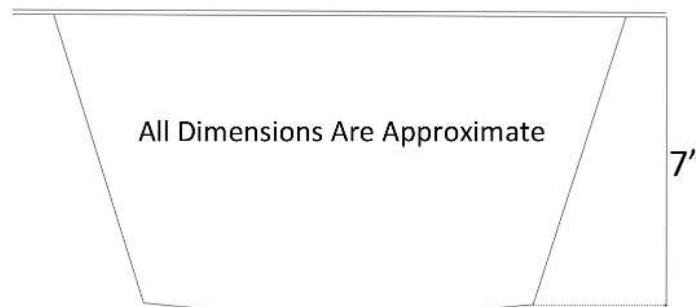

Description:

- Copper
- Drop-In or Undermount
- Use 2" Bar Drain
- Clean with mild soap
No abrasive chemicals

Available Finishes:

- DB** Dark Bronze
- WC** Weathered Copper
- PN** Polished Nickel
- SN** Satin Nickel
- PW** Pewter

Available Drains:

- D001** 2" Bar Drain

All Dimensions Are Approximate

DIMENSIONS WILL VARY. DO NOT use this sheet as a guide for countertop cuts.