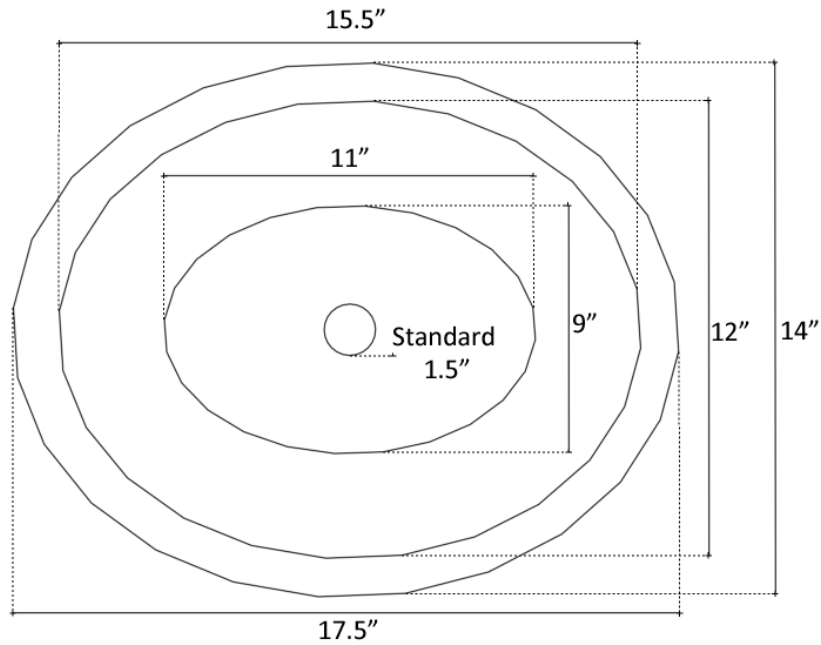

Description:

- Copper
- Drop-In or Undermount
- Use 2" Bar Drain
- Clean with mild soap
No abrasive chemicals

Available Finishes:

- DB** Dark Bronze
- WC** Weathered Copper
- PN** Polished Nickel
- SN** Satin Nickel
- PW** Pewter

Available Drains:

- D001** 2" Bar Drain

All Dimensions Are Approximate

DIMENSIONS WILL VARY. DO NOT use this sheet as a guide for countertop cuts.